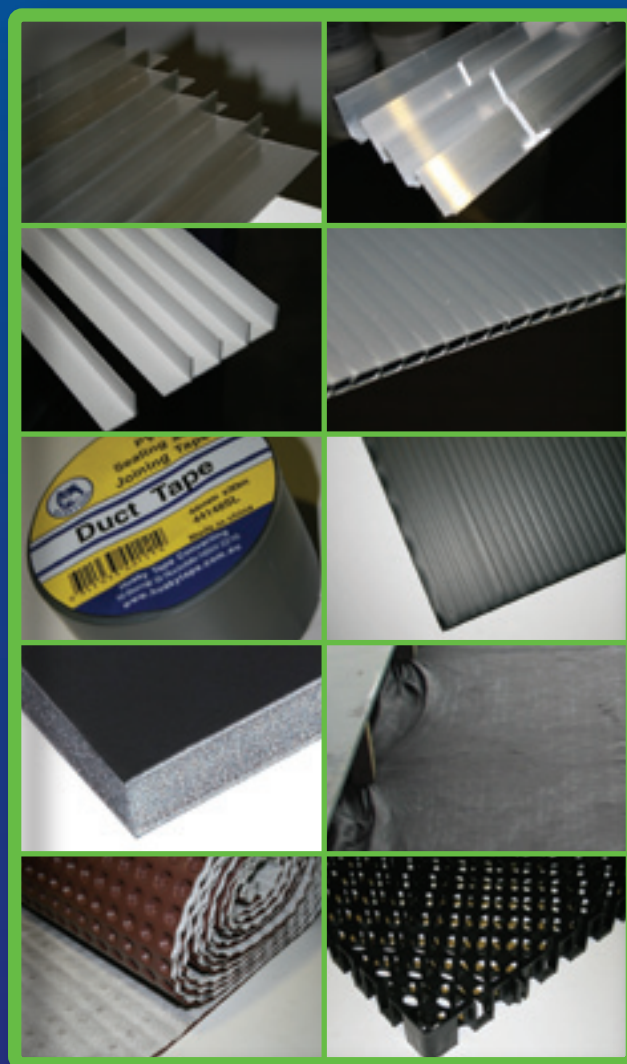

Sealex

Waterproofing Systems, Sealers & Sealants

Accessories

Aluminium Angle

Code:	Description:
AA1212	12mm x 12mm
AA2520	25mm x 20mm
AA3220	32mm x 20mm
AA4020	40mm x 20mm

Plastic Angle

Code:	Description:
PA1919	19mm x 19mm x 3m
PA2525	25mm x 25mm x 3m
PA4747	47mm x 47mm x 3m
PA7550	75mm x 40mm x 3m

Protection Board

Code:	Description:
PVC48 Duct Tape	48mm x 50m
CPB3	1220mm x 1830mm sheet 450/pallet

Insulation Board

Code:	Description:
IB-50	Insulation Board 25mm,40mm & 50mm

Filter Fabric

Code:	Description:
GF1250	GEO Fabric 140gsm 1200mm x 50m rolls
GF2200	GEO Fabric 140gsm 2000mm x 200m rolls

Drainage Cell

Code:	Description:
DC30	Drainage Cell Panels 20mm
DBF8	Studded Sheet with filter fabric 2.4m x 20m
CPBI	Sealex Drain Board 1.2m x 50m

22

5 Balook Drive, Holmwood Business Park,
Beresfield, NSW 2322
Fax: 1300 855 598 sales@sealex.com.au